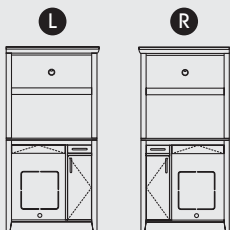

MIRROR

W24" x D1 1/2" x H57"

HEADBOARD

K W76" x D5" x H62"
Q W64" x D5" x H62"
D W58" x D5" x H62"

BED PLATFORM

K W76" x D5" x H62"
Q W64" x D5" x H62"
D W58" x D5" x H62"

NIGHTSTAND

W24" x D20" x H24"

SIDE TABLE

DIA18" x H25"

END TABLE

DIA22" x H25"

COCKTAIL TABLE

W33" x D24" x H18"

DESK

W51 3/4" x D30" x H31"

TV CABINET

W42 1/4" x D24 1/4" x H36"

HOSPITALITY CENTER

W34 1/2" x D25 1/4" x H70 3/4"

ADA HOSPITALITY CENTER

W46 3/4" x D25 1/4" x H34"

offered by:

(877) 777-5994